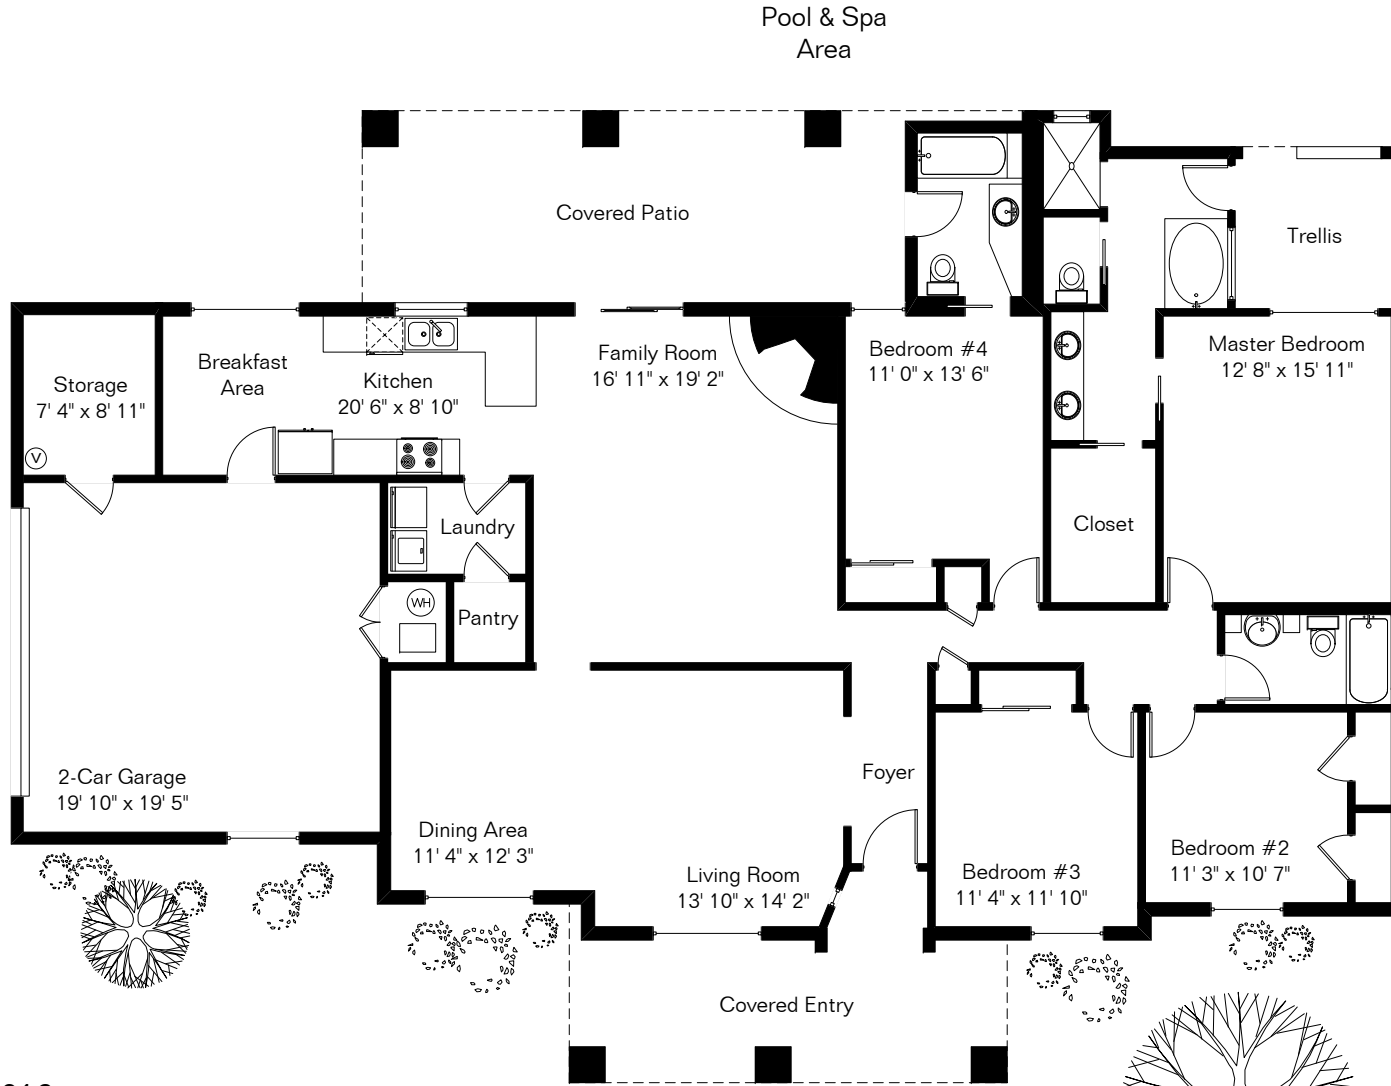

The square footages and room size information are deemed to be reliable but are not guaranteed and should be independently verified.

1221 E Placita Ardilla

Living Area 2,239 Sq Ft
Garage 508 Sq Ft

Site Visit July 2016

0 ft. 6 ft. 10 ft. 20 ft.

Copyright 2016 Floor Plans First! LLC
All Rights Reserved.

www.FloorPlansFirst.com

Toll Free (877) 887-1500
Voice (520) 881-1500
Fax (520) 791-7701